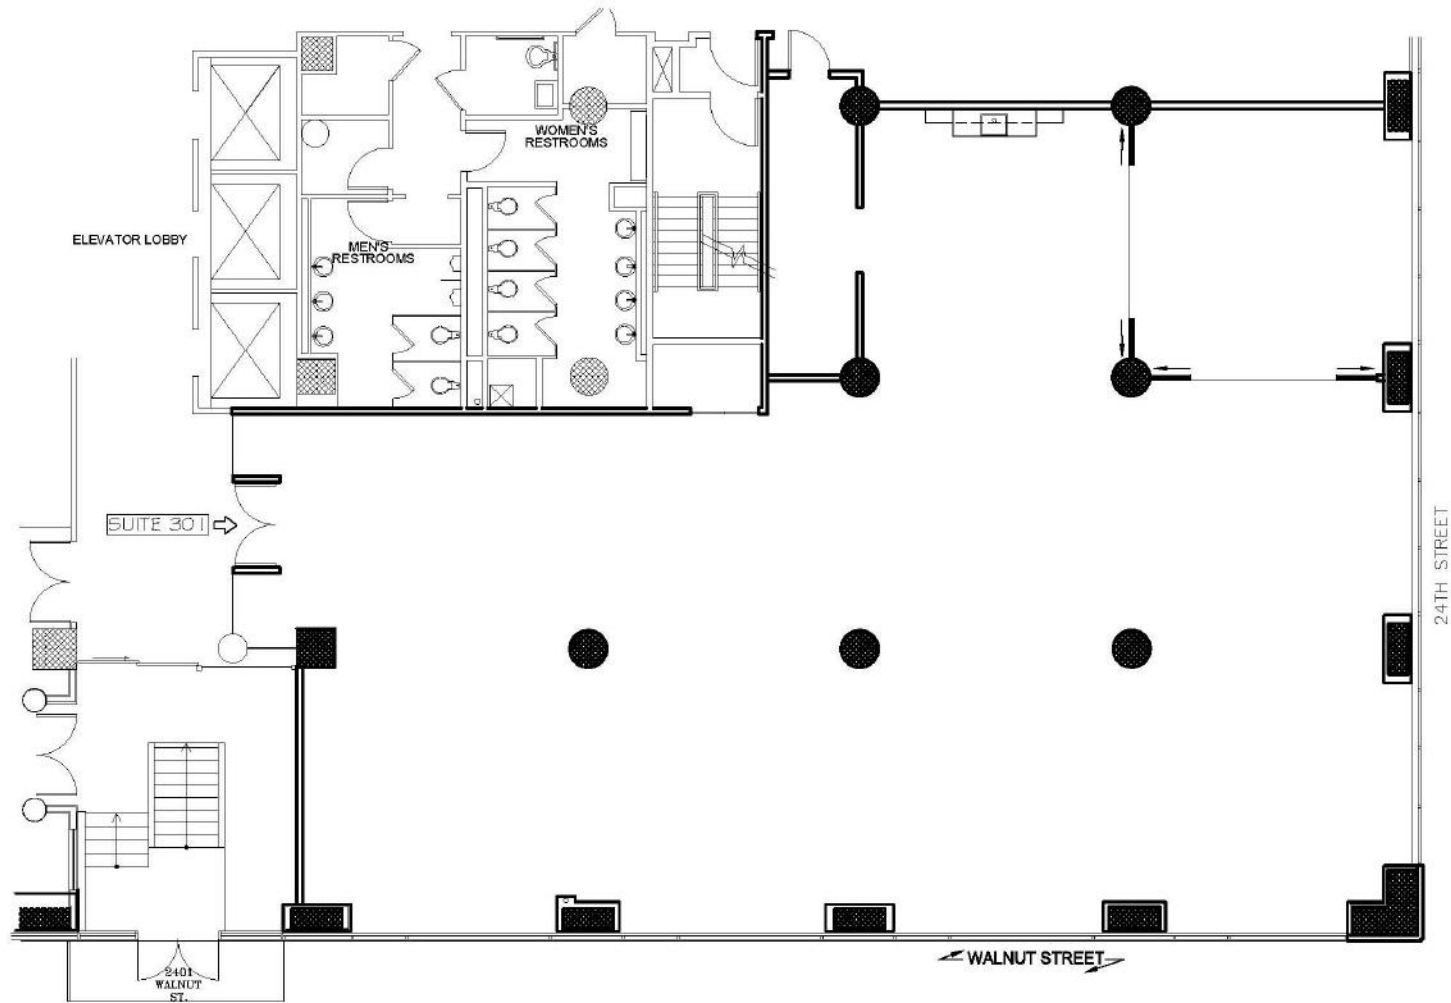

FLOOR 3 | SUITE 301

5,415 RSF

2401 WALNUT STREET  
PHILADELPHIA, PENNSYLVANIA

EXISTING PLAN OF SUITE 301

SCALE: 3/32"=1'-0"