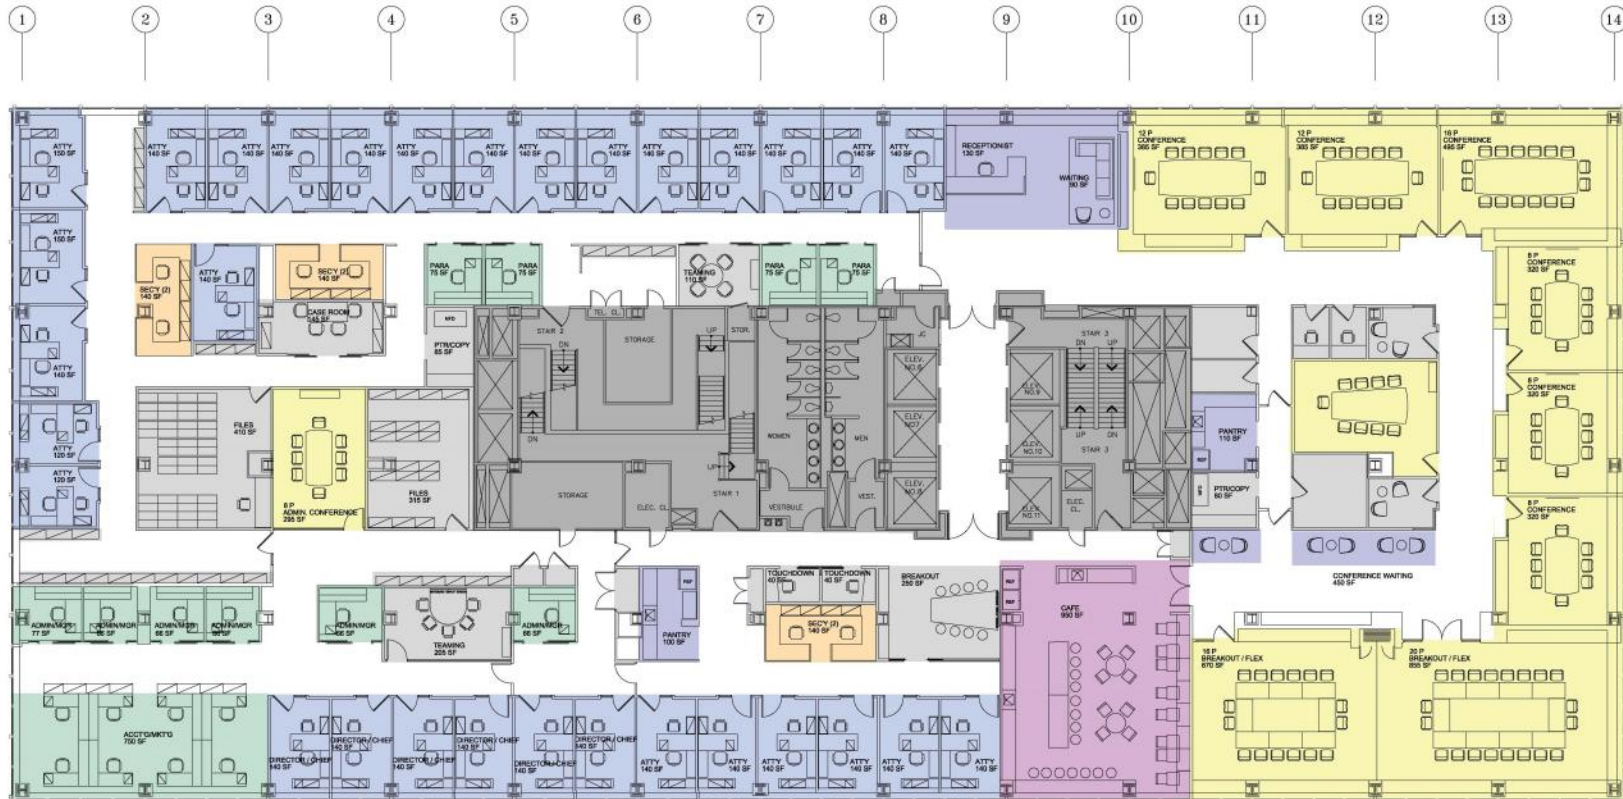

Floor 13

26,361 RSF

FOUR PENN CENTER

1600 JFK BOULEVARD

JOHN F. KENNEDY BOULEVARD

PLAZA

Stockton Real Estate Advisors

1760 Market Street, Suite 900 | Philadelphia, PA 19103