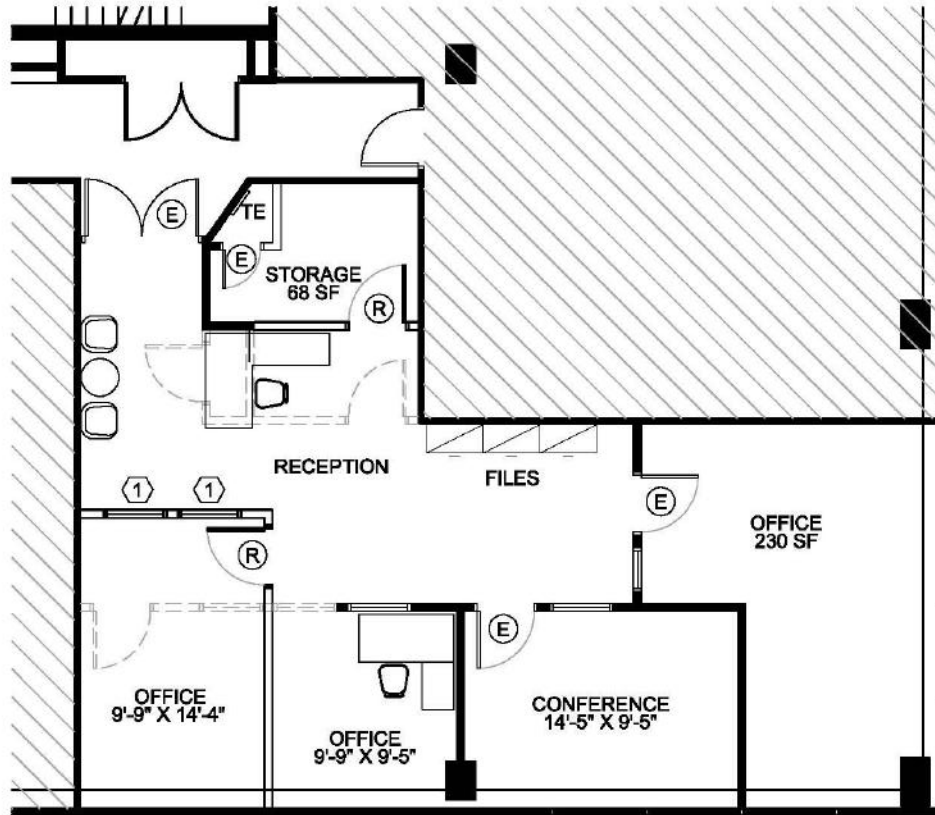

6th Floor Plan | 1,569 SF

1760 MARKET STREET  
PHILADELPHIA, PENNSYLVANIA

**Proposed Space Plan**

Scale: 1/8" = 1'-0"