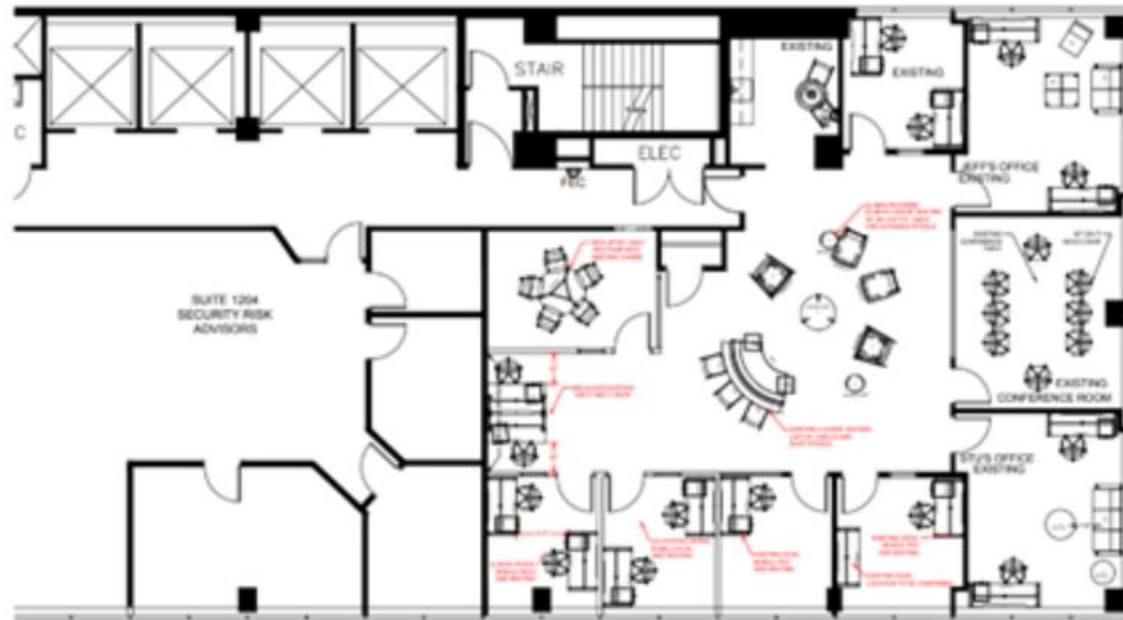

12th Floor | Suite 1200

3,124 RSF Available

1760
|
MKT

STOCKTON
REAL ESTATE ADVISORS

1760 MARKET STREET, PHILADELPHIA, PENNSYLVANIA 19103