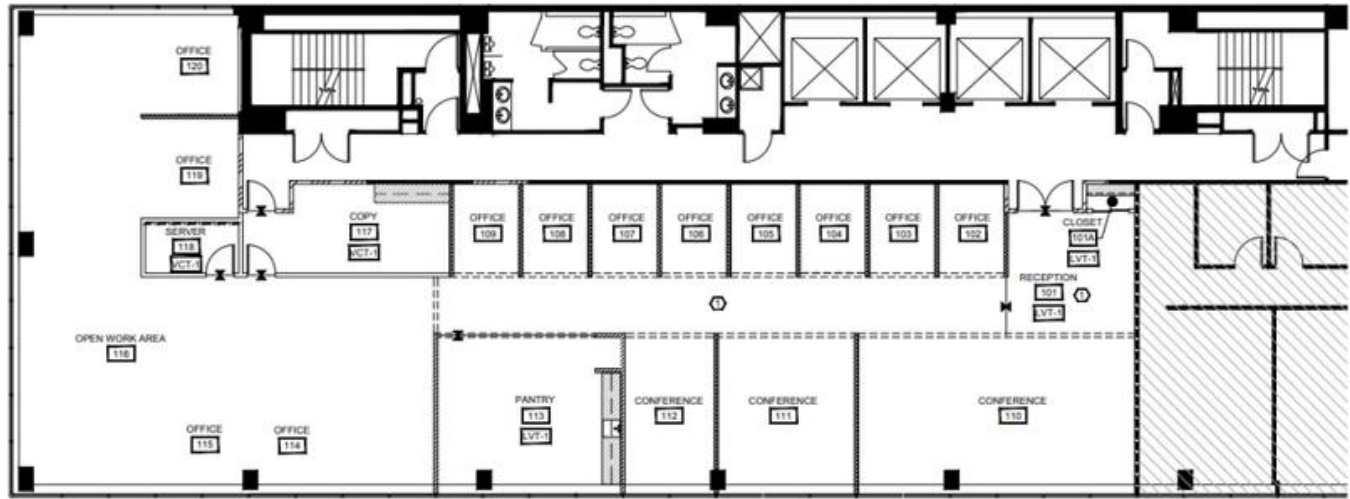

13th Floor | Suite 1300

5,852 RSF Available

1760
|
MKT

STOCKTON
REAL ESTATE ADVISORS

1760 MARKET STREET, PHILADELPHIA, PENNSYLVANIA 19103