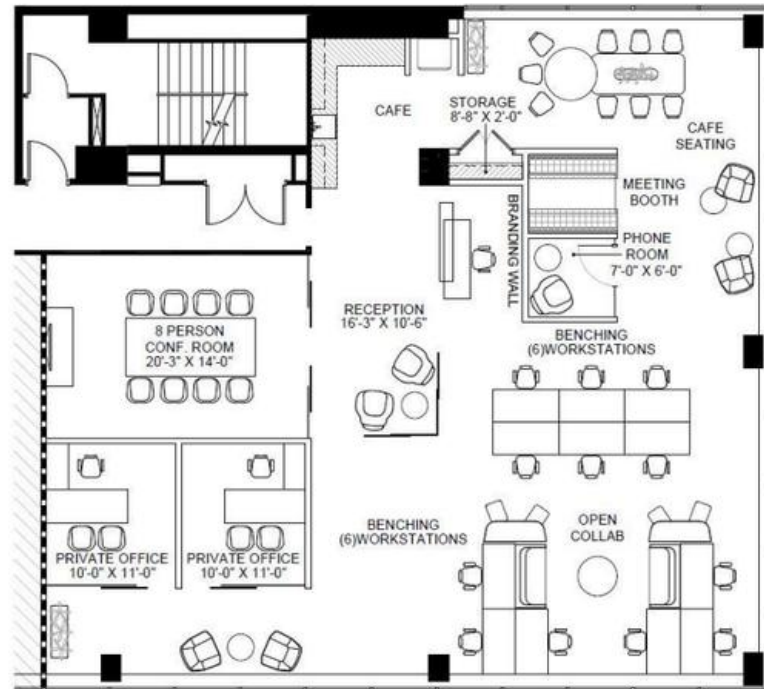

13th Floor | Suite 1305

5,300 RSF Available

1760
|
MKT

STOCKTON
REAL ESTATE ADVISORS

1760 MARKET STREET, PHILADELPHIA, PENNSYLVANIA 19103