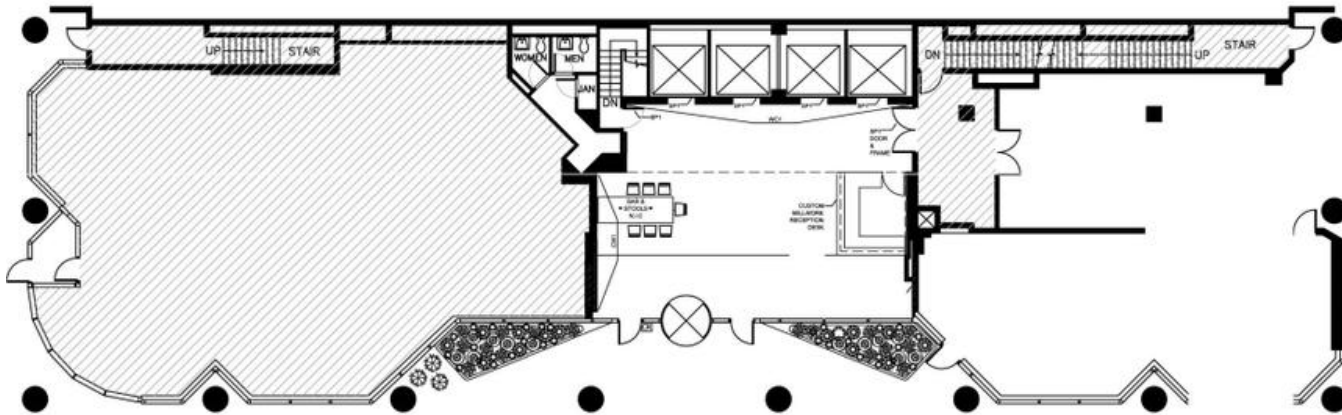

# 1st Floor | Suite 102

---

## 3,297 RSF Available

1760 | MKT

STOCKTON  
REAL ESTATE ADVISORS

1760 MARKET STREET, PHILADELPHIA, PENNSYLVANIA 19103