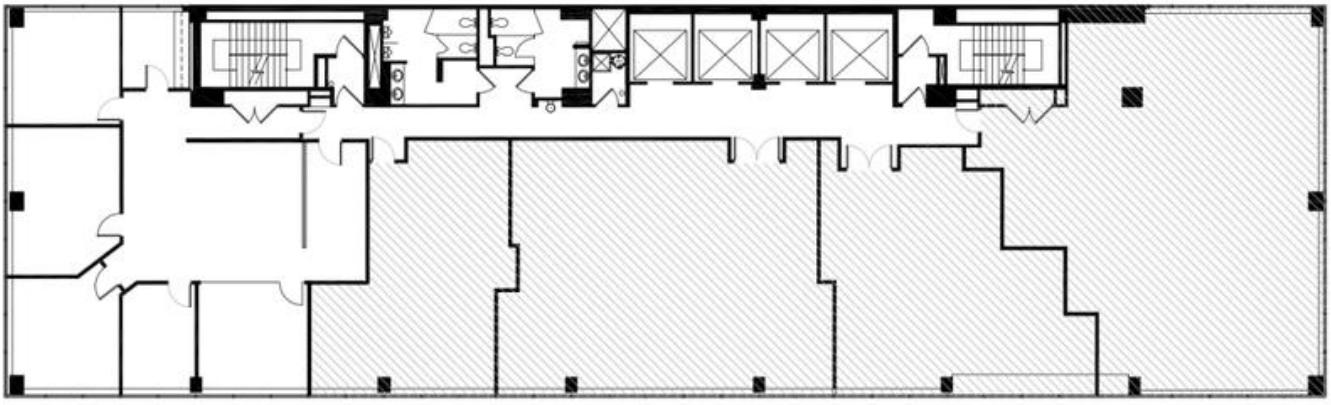

4th Floor | Suite 400
2,784 RSF Available

1760
|
MKT

STOCKTON
REAL ESTATE ADVISORS

1760 MARKET STREET, PHILADELPHIA, PENNSYLVANIA 19103