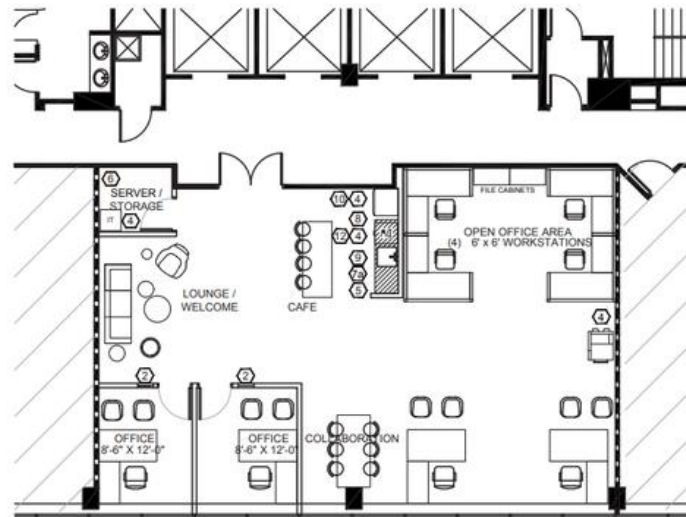

5th Floor | Suite 500

2,220 RSF Available

1760
|
MKT

STOCKTON
REAL ESTATE ADVISORS

1760 MARKET STREET, PHILADELPHIA, PENNSYLVANIA 19103