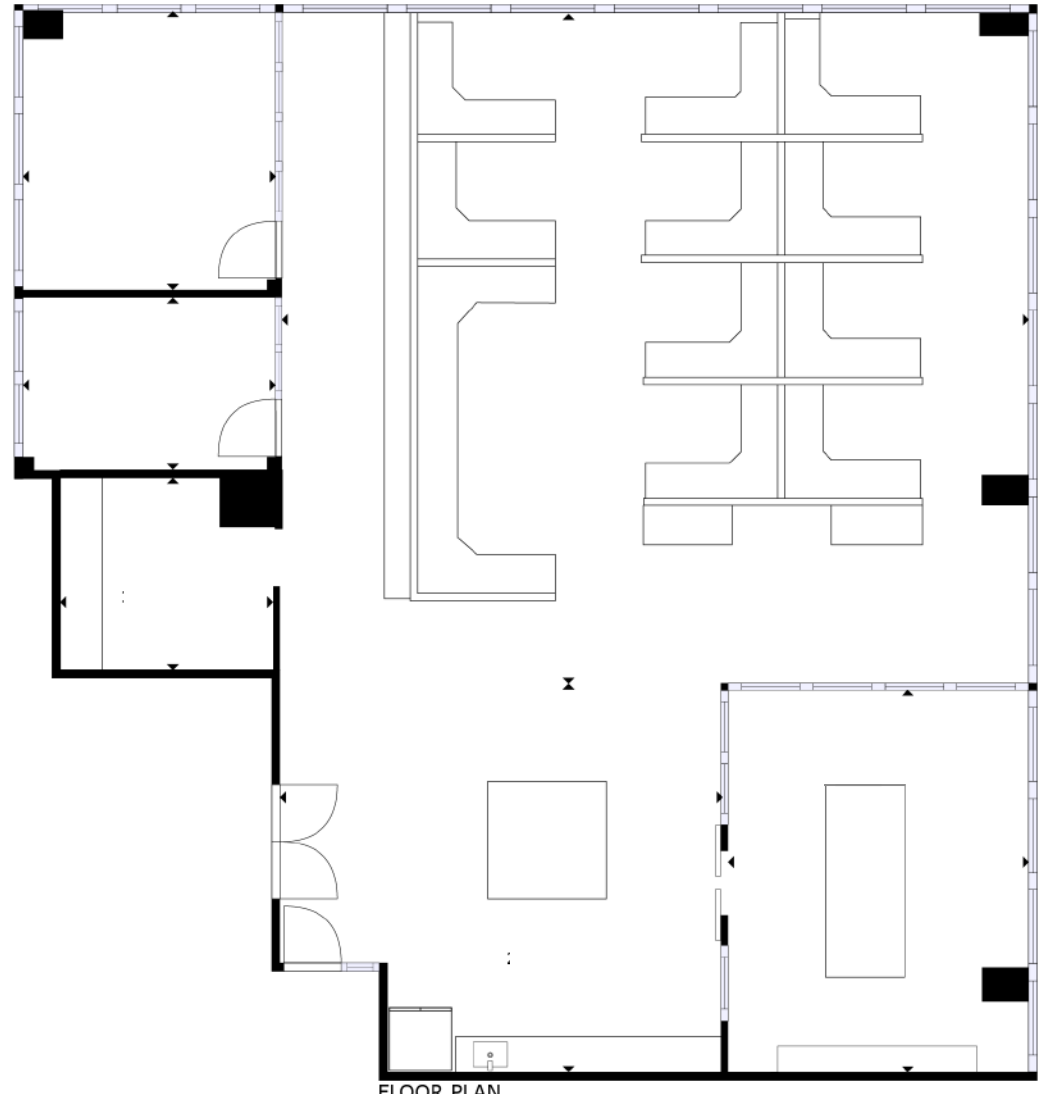

**8TH FLOOR | SUITE 800**  
**3,294 RSF**

1760 | MKT

FLOOR PLAN

**1760 MARKET STREET | PHILADELPHIA, PA**