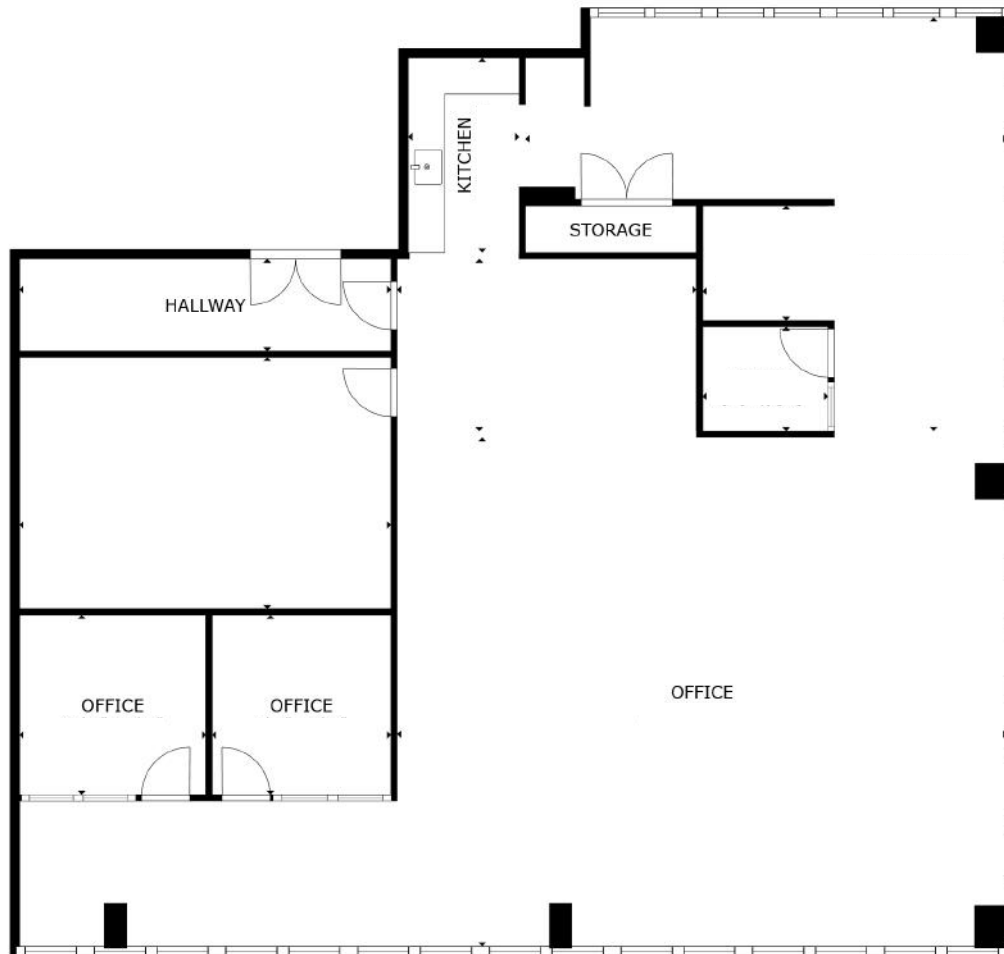

13TH FLOOR | SUITE 1301
3,300 RSF

1760 | MKT

STOCKTON
REAL ESTATE ADVISORS

1760 MARKET STREET | PHILADELPHIA, PA