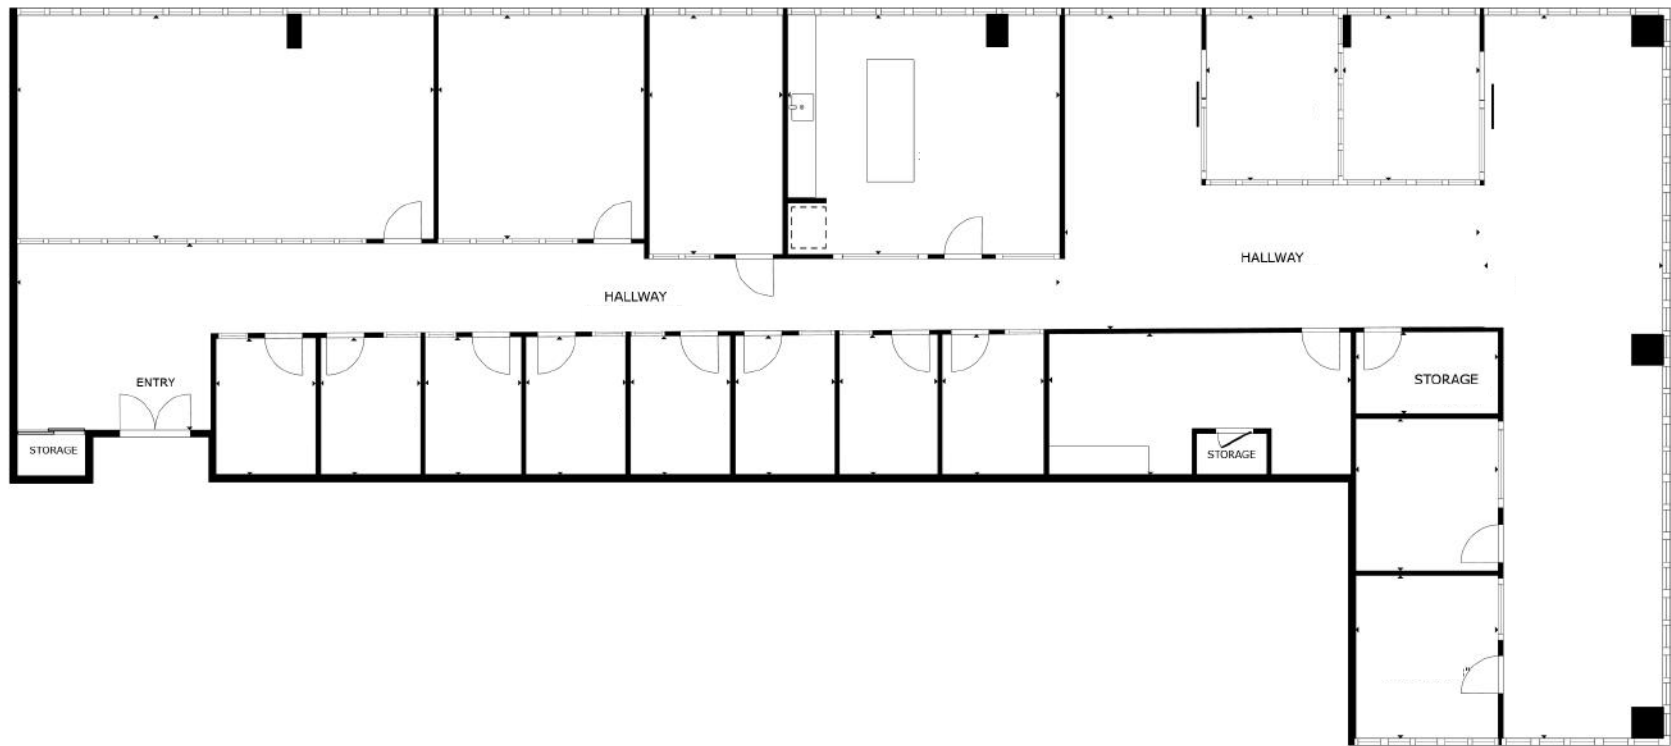

13TH FLOOR | SUITE 1300

5,852 RSF

1760 | MKT

STOCKTON
REAL ESTATE ADVISORS

1760 MARKET STREET | PHILADELPHIA, PA