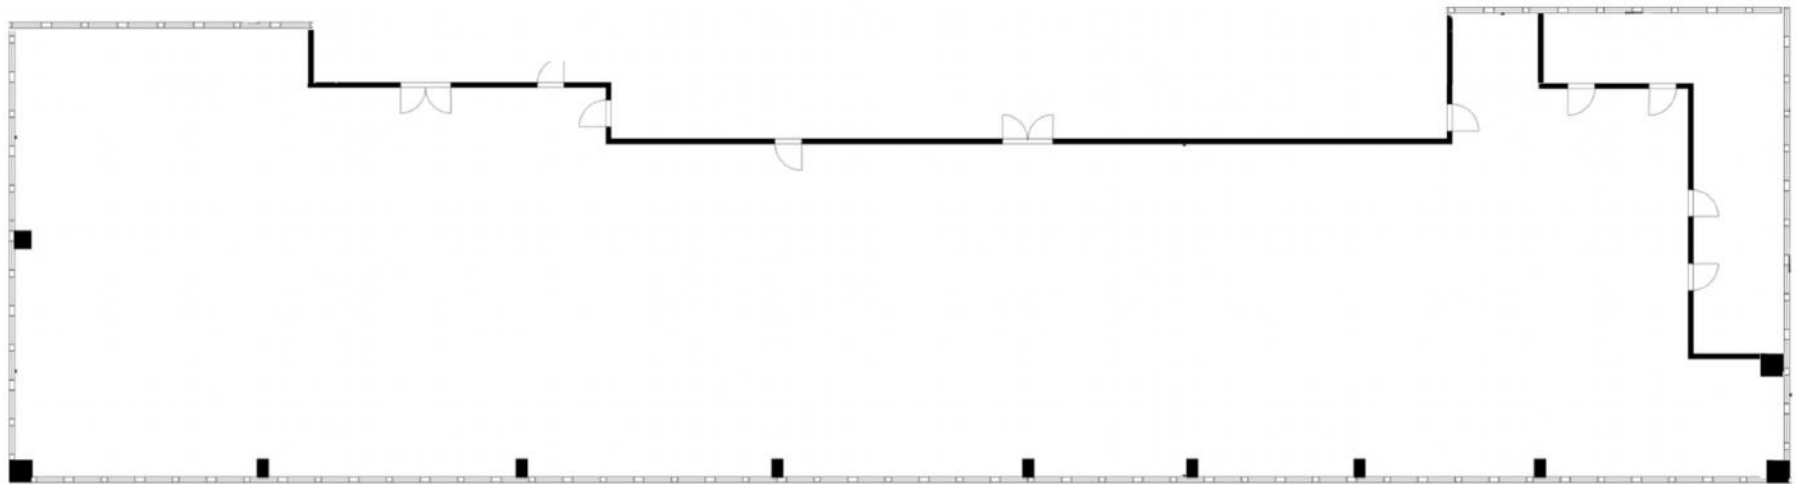

14TH FLOOR | SUITE 1400
9,152 RSF

1760
|
MKT

STOCKTON
REAL ESTATE ADVISORS

1760 MARKET STREET | PHILADELPHIA, PA