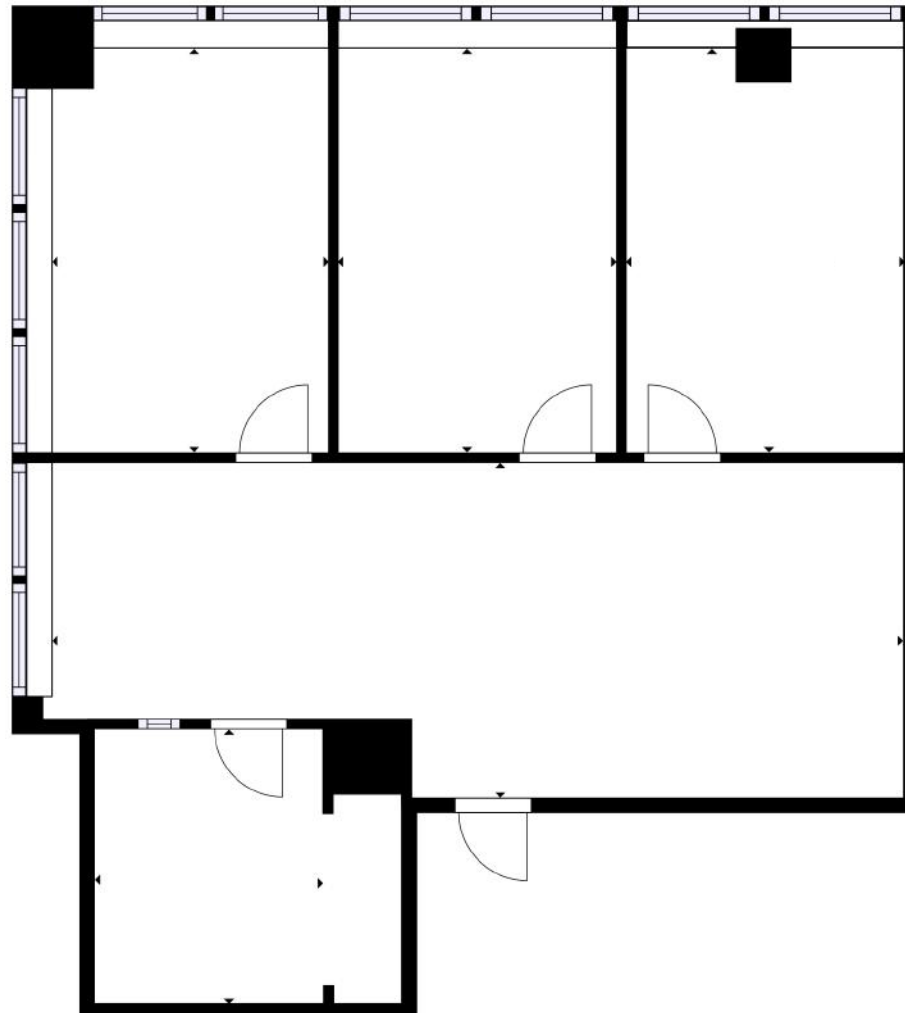

**6TH FLOOR | SUITE 608**  
**1,143 RSF**

1760 | MKT

**STOCKTON**  
REAL ESTATE ADVISORS

**1760 MARKET STREET | PHILADELPHIA, PA**